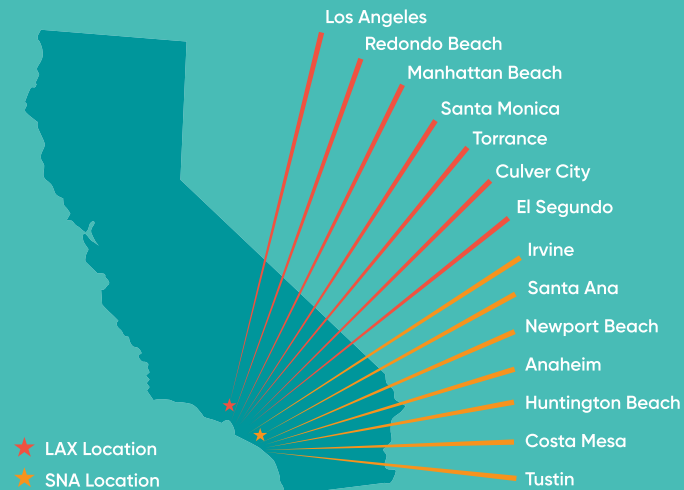

## About our Audience

Sender One's members and guests are passionate about discovering themselves and connecting with others in the community through climbing.

Between the ages of 25 - 44

Visits from kids at our facilities

## Reach from Los Angeles County and Orange County areas